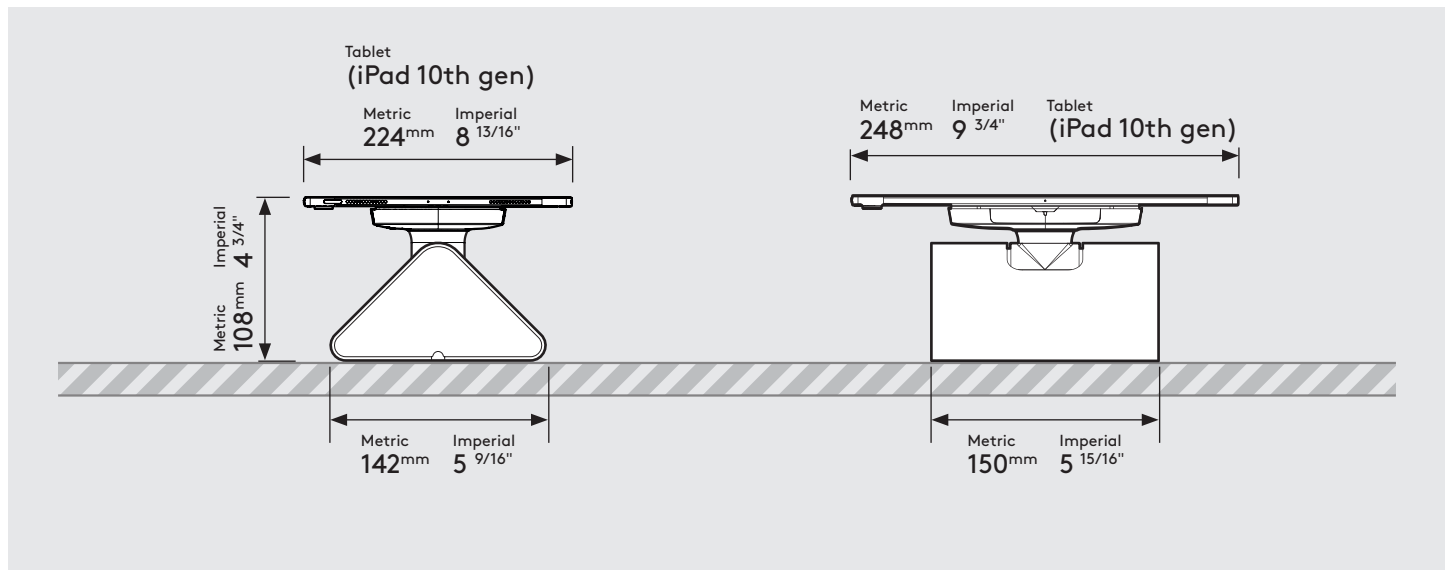

# PRODUCT DATA SHEET - CORE FLIP

**bouncepad®**

<b>Tablet attachment:</b>	<b>Arm:</b>	<b>Mounting:</b>	<b>Packaged weight:</b>	<b>Colour:</b>
Core	Flip	Not Applicable	2.16kg	White Black

## Parts in the Box