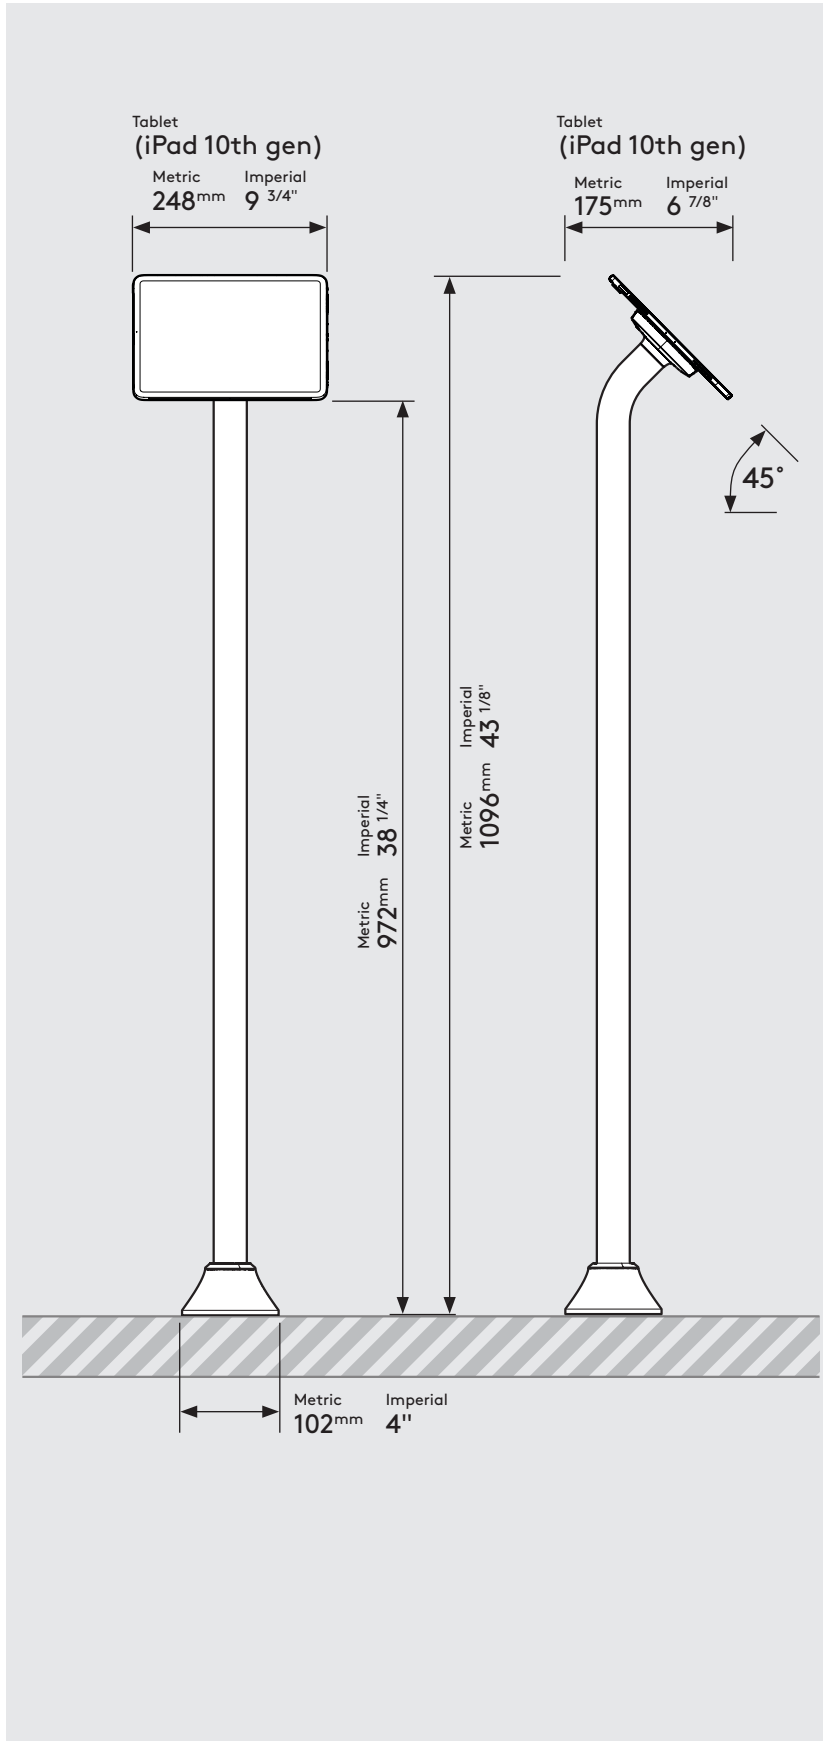

PRODUCT DATA SHEET - CORE FLOORSTANDING SLIM

bouncepad[®]

Tablet attachment:	Arm:	Mounting:	Packaged weight:	Colour:
Core	Floorstanding Slim	Fixing from Above	6.02kg	White Black

Parts in the Box