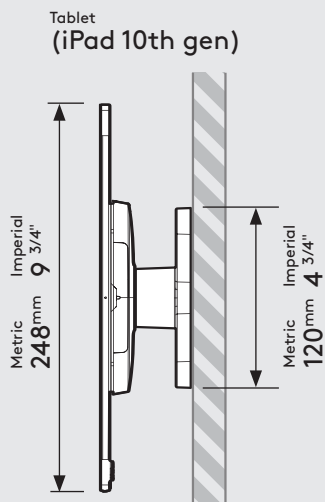

PRODUCT DATA SHEET - CORE VESA

bouncepad[®]

Tablet attachment:	Arm:	Mounting:	Packaged weight:	Colour:
Core	Vesa	Not Applicable	0.85kg	White Black

Parts in the Box