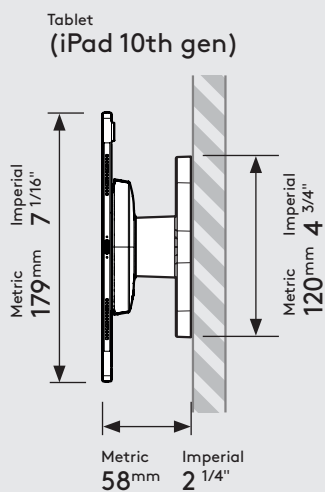

PRODUCT DATA SHEET - CORE VESA

bouncepad[®]

Tablet attachment:	Arm:	Mounting:	Packaged weight:	Colour:
Core	Vesa	Not Applicable	0.85kg	White Black

Parts in the Box